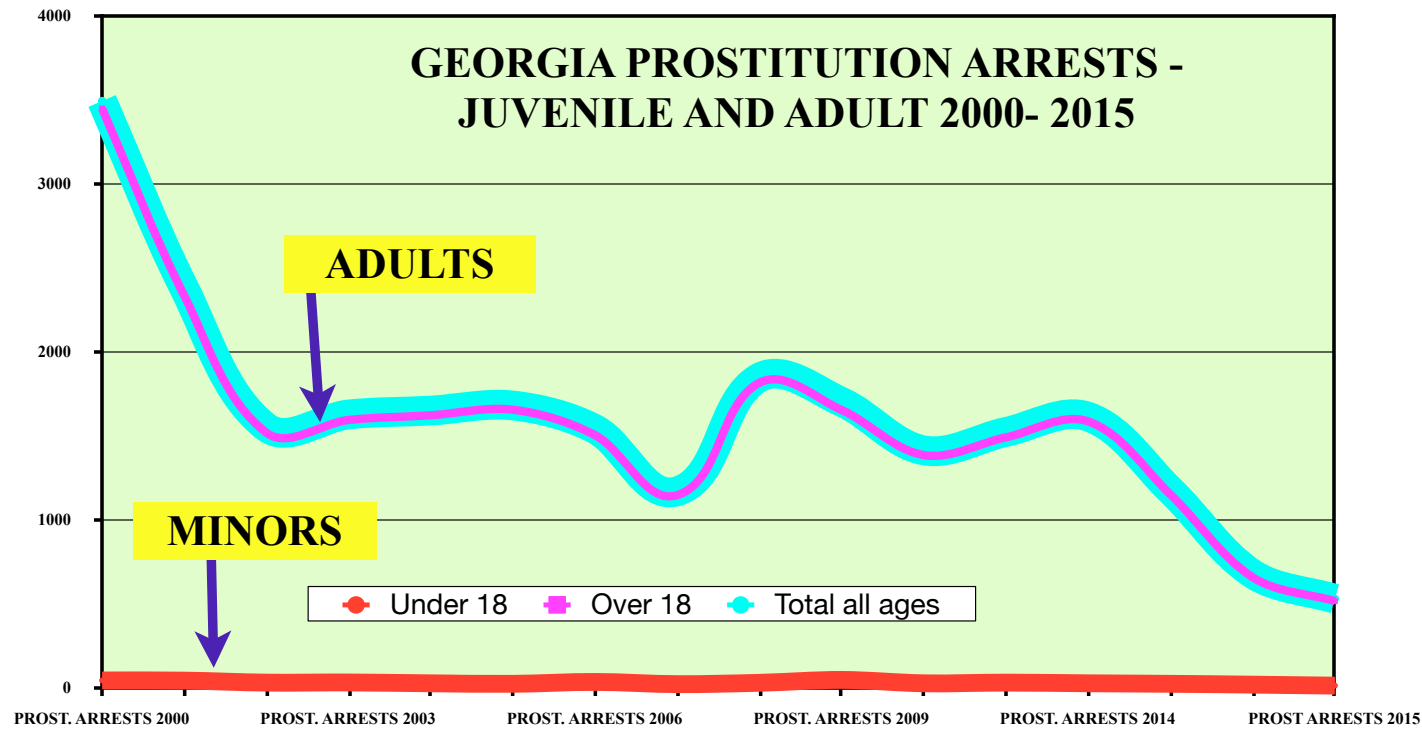

PART III B- PROSTITUTION ARRESTS 2000- 2015 STATE BY STATE FROM FBI BUREAU OF JUSTICE STATISTICS TABLE #69

click on year to view the table on the FBI website for Crimes in the US (By Year) then click on the "Persons Arrested" link for table #69

GEORGIA Stats by year 2000- 2015	2000	2001	2002	2003	2004	2005	2006	2007	2008	2009	2010	2011	2012	2013	2014	2015
Under 18	45	44	32	33	28	25	36	23	31	48	28	32	28	25	20	14
Over 18	3,448	2,334	1,519	1,595	1,623	1,656	1,504	1,148	1,817	1,654	1,386	1,492	1,586	1,151	659	517
Total all	3,493	2,378	1,551	1,628	1,651	1,681	1,540	1,171	1,848	1,702	1,414	1,524	1,614	1,176	679	531

DID NOT REPORT ANY SEX TRAFFICKING CASES 2014- 2015

NOTE: The links to each year do not work on this document. To go to the year for table #69 stats, please use Part III-A

GEORGIA