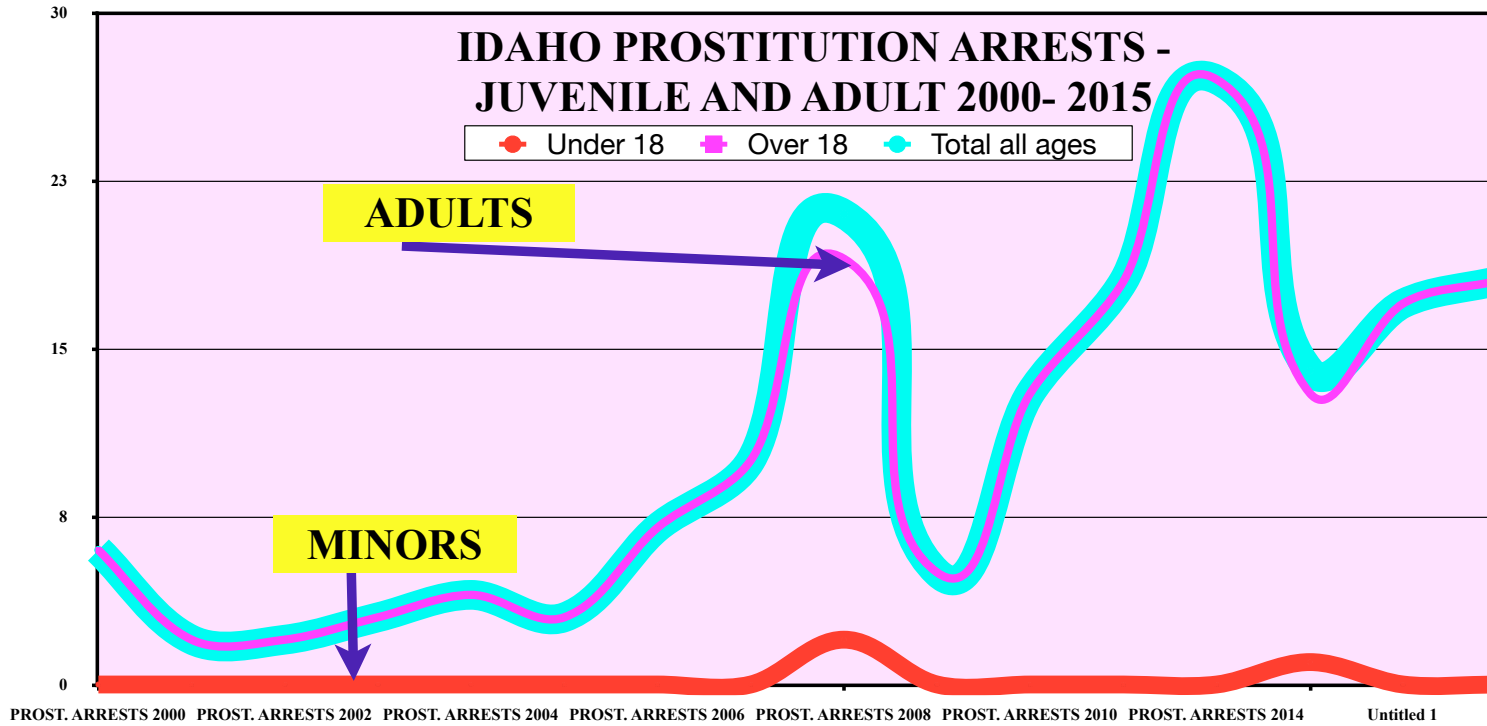

PART III B- PROSTITUTION ARRESTS 2000- 2015 STATE BY STATE FROM FBI BUREAU OF JUSTICE STATISTICS TABLE #69

click on year to view the table on the FBI website for Crimes in the US (By Year) then click on the "Persons Arrested" link for table #69

IDAHO Stats by year 2000- 2015	2000	2001	2002	2003	2004	2005	2006	2007	2008	2009	2010	2011	2012	2013	2014	2015
Under 18	0	0	0	0	0	0	0	0	2	0	0	0	0	1	0	0
Over 18	6	2	2	3	4	3	7	10	19	5	13	18	27	13	17	18
Total all	6	2	2	3	4	3	7	10	21	5	13	18	27	14	17	18

DID NOT REPORT ANY SEX TRAFFICKING CASES 2014- 2015

NOTE: The links to each year do not work on this document. To go to the year for table #69 stats, please use Part III-A

IDAHO