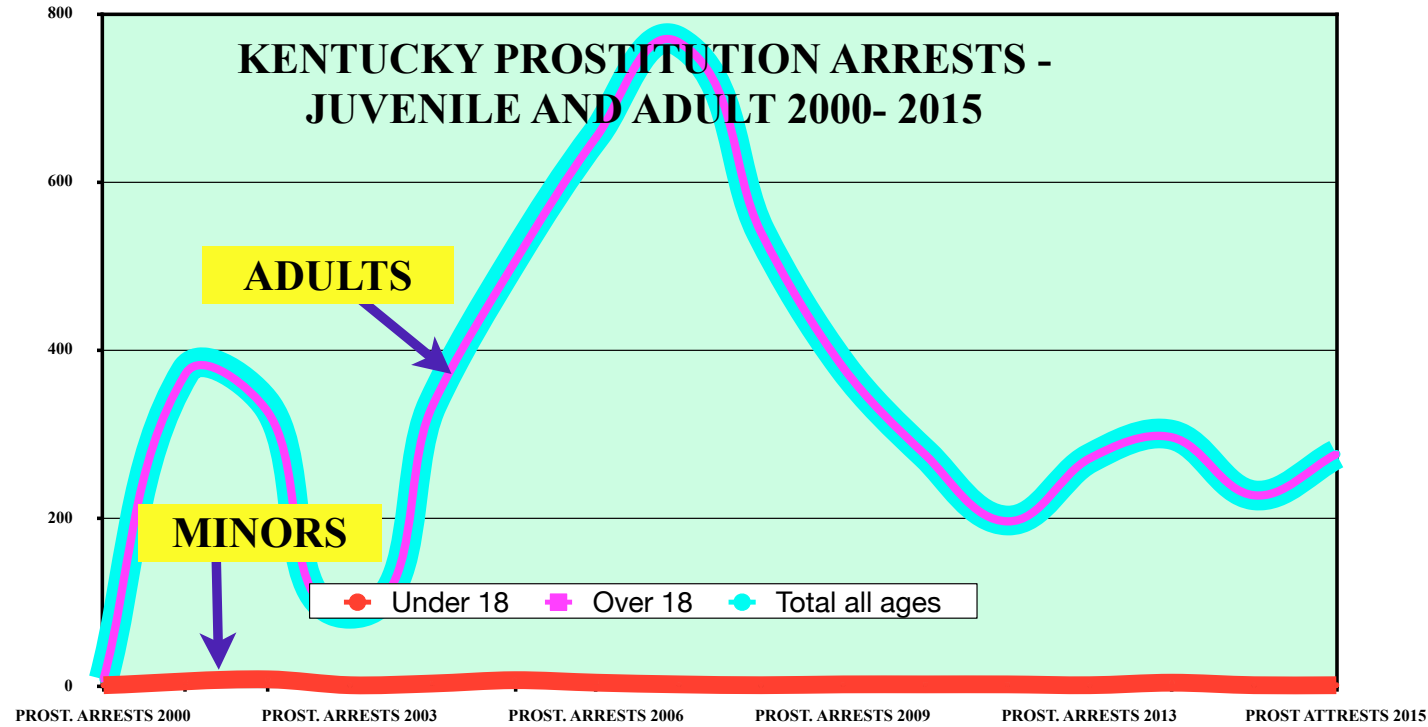

PART III B- PROSTITUTION ARRESTS 2000- 2015 STATE BY STATE FROM FBI BUREAU OF JUSTICE STATISTICS TABLE #69

click on year to view the table on the FBI website for Crimes in the US (By Year) then click on the "Persons Arrested" link for table #69

KENTUCKY Stats by year 2000- 2015	2000	2001	2002	2003	2004	2005	2006	2007	2008	2009	2010	2011	2012	2013	2014	2015
<b>Under 18</b>	0	3	7	0	2	6	3	1	0	1	1	1	0	3	0	0
<b>Over 18</b>	7	371	325	85	332	503	653	765	539	378	274	195	270	295	226	275
<b>Total all</b>	7	374	332	85	334	509	656	766	539	379	275	196	270	298	226	275

DID NOT REPORT ANY SEX TRAFFICKING CASES 2014- 2015

NOTE: The links to each year do not work on this document. To go to the year for table #69 stats, please use Part III-A

**KENTUCKY**