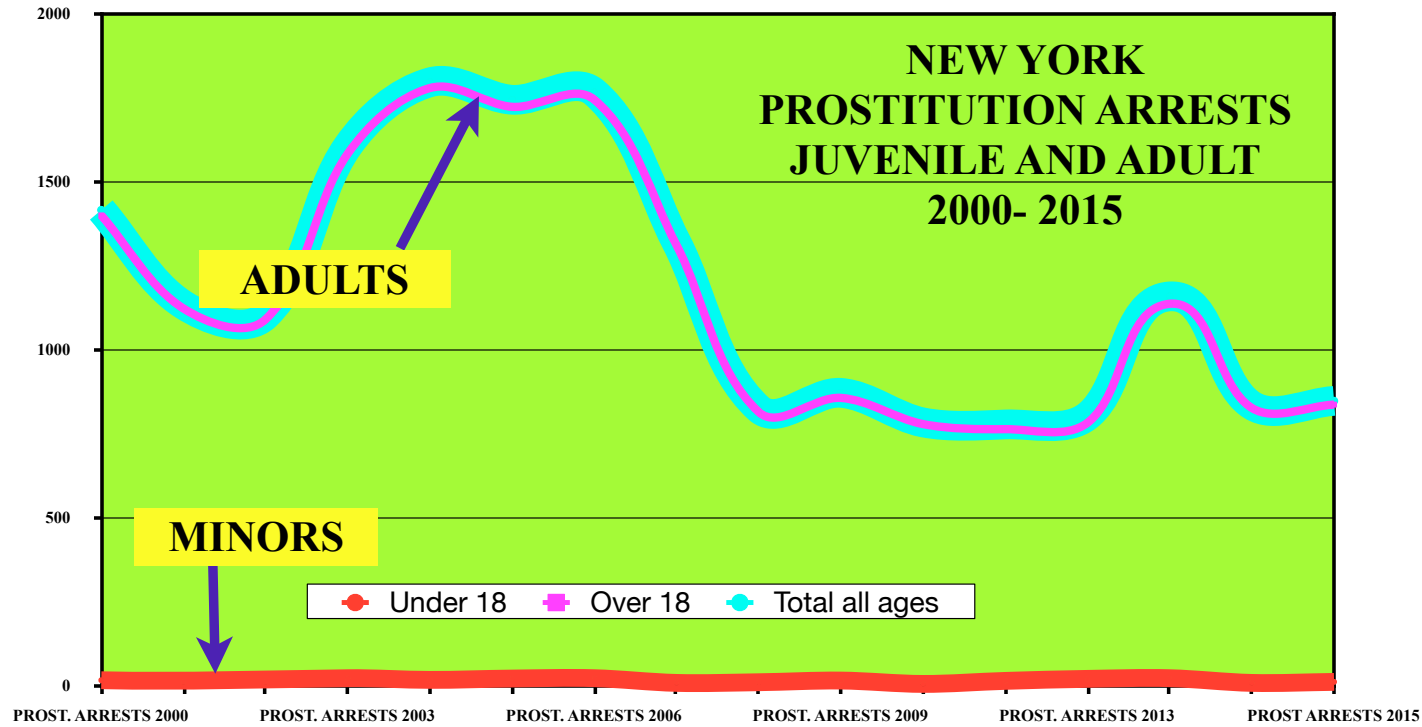

PART III B- PROSTITUTION ARRESTS 2000- 2015 STATE BY STATE FROM FBI BUREAU OF JUSTICE STATISTICS TABLE #69

click on year to view the table on the FBI website for Crimes in the US (By Year) then click on the "Persons Arrested" link for table #69

NEW YORK Stats by year 2000- 2015	2000	2001	2002	2003	2004	2005	2006	2007	2008	2009	2010	2011	2012	2013	2014	2015
Under 18	16	11	11	22	17	21	22	8	10	15	5	14	20	22	8	11
Over 18	1,399	1,122	1,090	1,583	1,778	1,722	1,743	1,310	814	856	778	763	782	1,136	826	836
Total all	1,415	1,133	1,101	1,605	1,795	1,743	1,765	1,318	824	871	783	777	802	1,158	834	847

DID NOT REPORT ANY SEX TRAFFICKING CASES 2014- 2015

NOTE: The links to each year do not work on this document. To go to the year for table #69 stats, please use Part III-A

NEW YORK