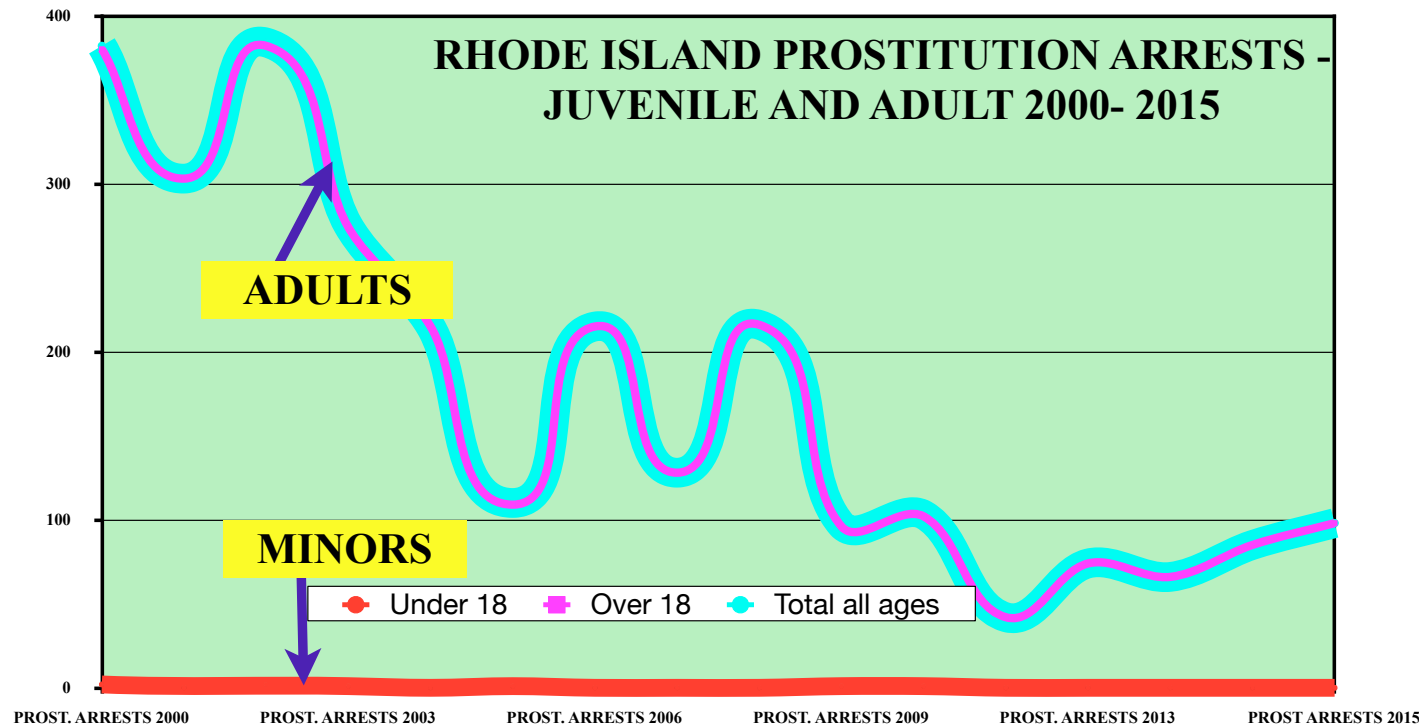

PART III B- PROSTITUTION ARRESTS 2000- 2015 STATE BY STATE FROM FBI BUREAU OF JUSTICE STATISTICS TABLE #69

click on year to view the table on the FBI website for Crimes in the US (By Year) then click on the "Persons Arrested" link for table #69

RHODE ISLAND Stats by year 2000- 2015	2000	2001	2002	2003	2004	2005	2006	2007	2008	2009	2010	2011	2012	2013	2014	2015
Under 18	2	0	2	1	0	1	0	0	0	1	1	0	0	0	0	0
Over 18	380	303	382	274	215	109	215	128	216	96	102	42	74	66	85	98
Total all ages	382	303	384	275	215	110	215	128	216	97	103	42	74	66	85	98

DID NOT REPORT ANY SEX TRAFFICKING CASES 2014- 2015

NOTE: The links to each year do not work on this document. To go to the year for table #69 stats, please use Part III-A

RHODE ISLAND