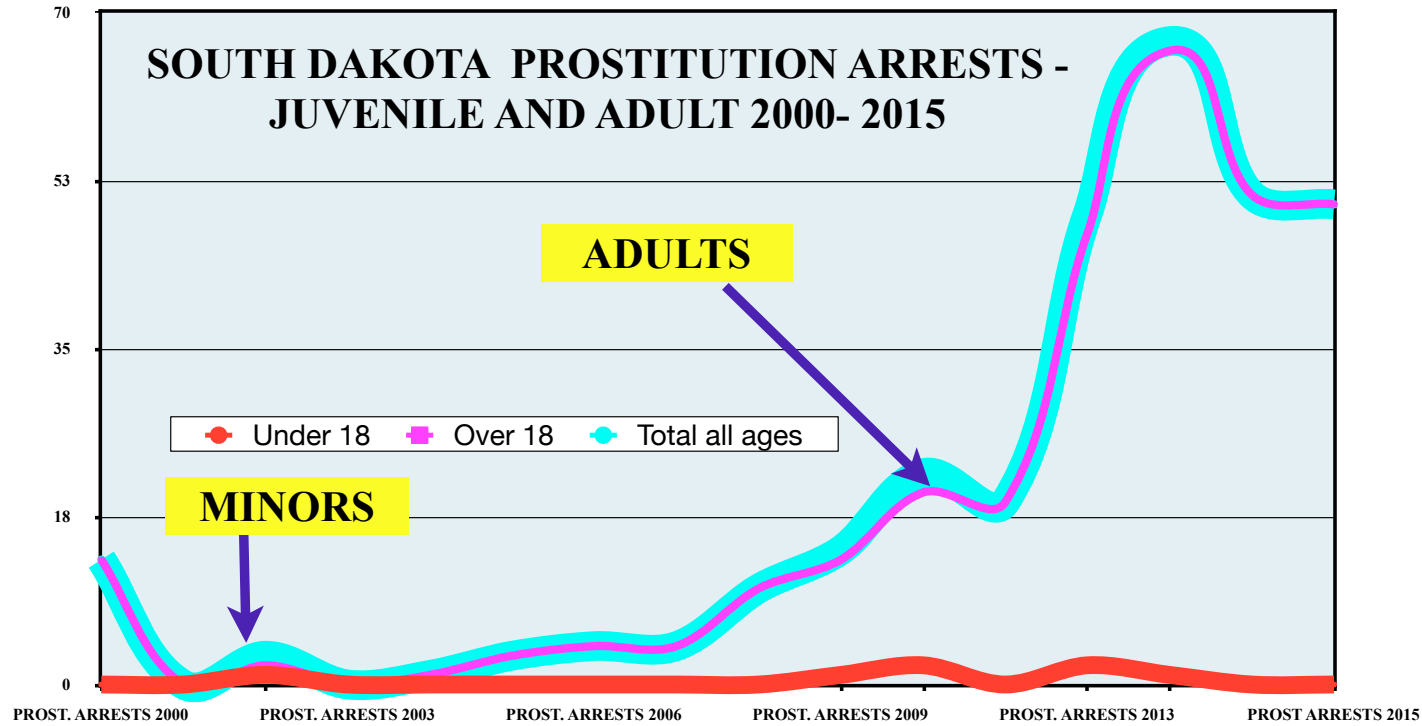

PART III B- PROSTITUTION ARRESTS 2000- 2015 STATE BY STATE FROM FBI BUREAU OF JUSTICE STATISTICS TABLE #69

click on year to view the table on the FBI website for Crimes in the US (By Year) then click on the "Persons Arrested" link for table #69

SOUTH DAKOTA Stats by year 2000- 2015	<a href="#">2000</a>	<a href="#">2001</a>	<a href="#">2002</a>	<a href="#">2003</a>	<a href="#">2004</a>	<a href="#">2005</a>	<a href="#">2006</a>	<a href="#">2007</a>	<a href="#">2008</a>	<a href="#">2009</a>	<a href="#">2010</a>	<a href="#">2011</a>	<a href="#">2012</a>	<a href="#">2013</a>	<a href="#">2014</a>	<a href="#">2015</a>
<b>Under 18</b>	0	0	1	0	0	0	0	0	0	1	2	0	2	1	0	0
<b>Over 18</b>	13	0	2	0	1	3	4	4	10	13	20	19	47	66	51	50
<b>Total all ages</b>	13	0	3	0	1	3	4	4	10	14	22	19	49	67	51	50

DID NOT REPORT ANY SEX TRAFFICKING CASES 2014- 2015

NOTE: The links to each year do not work on this document. To go to the year for table #69 stats, please use Part III-A

**SOUTH DAKOTA**