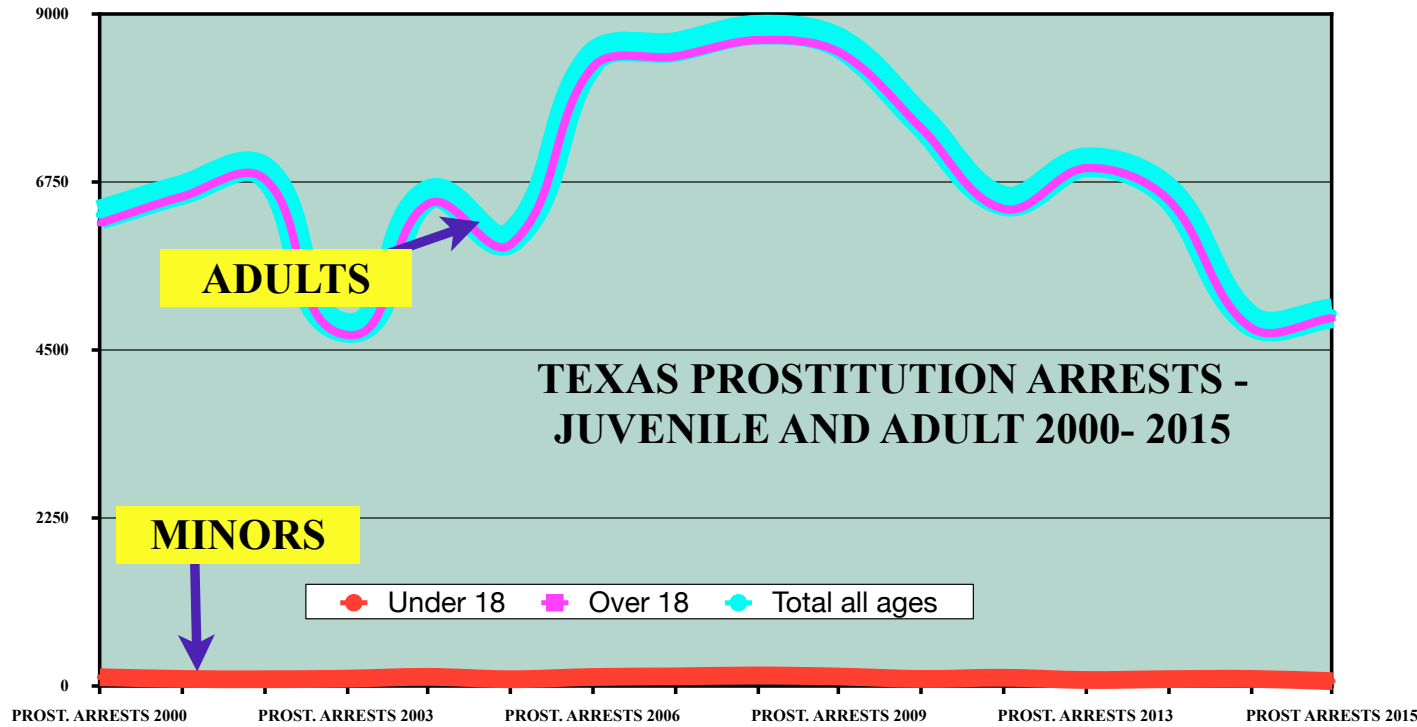

PART III B- PROSTITUTION ARRESTS 2000- 2015 STATE BY STATE FROM FBI BUREAU OF JUSTICE STATISTICS TABLE #69

click on year to view the table on the FBI website for Crimes in the US (By Year) then click on the "Persons Arrested" link for table #69

TEXAS Stats by year 2000- 2015	2000	2001	2002	2003	2004	2005	2006	2007	2008	2009	2010	2011	2012	2013	2014	2015
Under 18	115	92	88	96	120	88	118	126	139	124	92	108	78	89	93	62
Over 18	6,193	6,549	6,791	4,698	6,455	5,911	8,285	8,426	8,645	8,480	7,462	6,385	6,931	6,508	4,798	4,925
Total all	6,308	6,641	6,879	4,794	6,575	5,999	8,403	8,552	8,784	8,604	7,554	6,493	7,009	6,597	4,891	4,987
Sex Trafficking cases reported															78	98
Sex Trafficking cases cleared															22	30