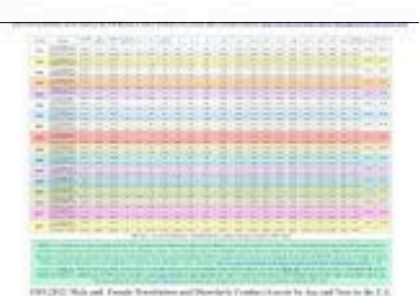

PAGE #16 OF 20 1981 - 2012 SPREADSHEET FEMALE AND MALE BY AGE/GENDER AND YEAR ARRESTED FOR PROSTITUTION AND DISORDERLY CONDUCT PART II