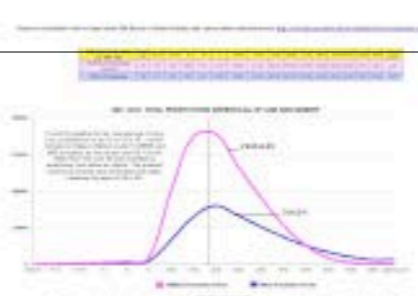

PAGE #13 OF 20 CHART # 9 1981 - 2012 FEMALE AND MALE BY AGE AND GENDER ARRESTED FOR PROSTITUTION