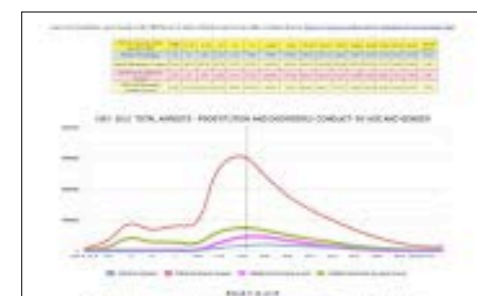

PAGE #12 OF 20 CHART # 8 1981 - 2012 FEMALE AND MALE BY AGE AND GENDER ARRESTED FOR PROSTITUTION AND DISORDERLY CONDUCT