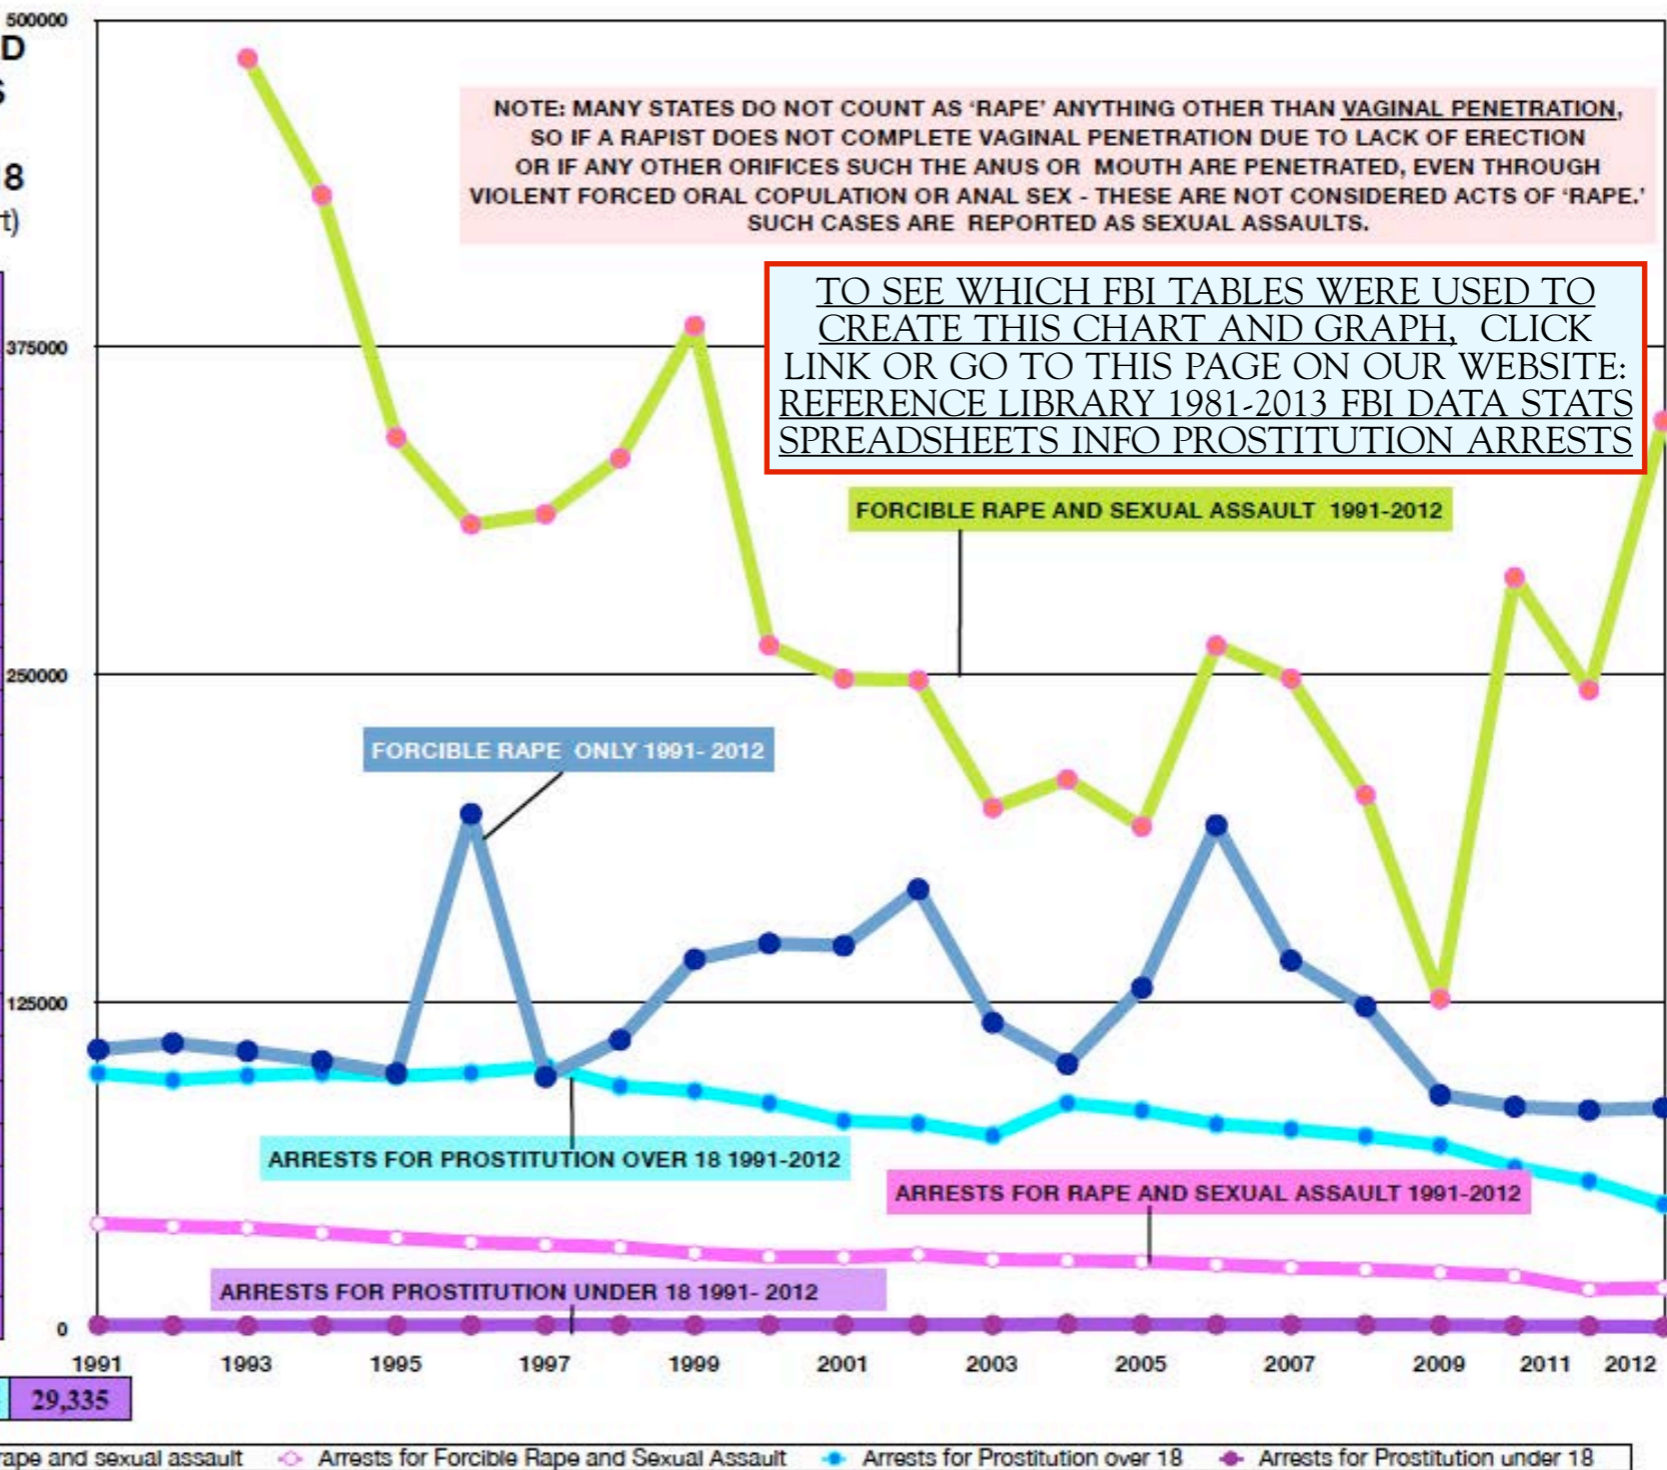

Source for all statistics can be found on the FBI Bureau of Criminal Statistics and various tables contained therein: <http://www.bjs.gov/index.cfm?ty=datool&surl=/arrests/index.cfm#>.

**1991- 2012 COMPARISON OF REPORTED RAPES, SEXUAL ASSAULTS, ARRESTS FOR RAPES/SA, ARRESTS FOR PROSTITUTION UNDER 18 AND OVER 18**  
(disorderly conduct stats not included in this chart)

Year	Forcible rape	Forcible rape and sexual assault	Arrests for Forcible Rape and Sexual Assault	Arrests for Prostitution over 18	Arrests for Prostitution under 18
1991	106,593	unk	40,120	97,529	1,371
1992	109,062	unk	39,100	94,964	1,236
1993	106,014	485,290	38,420	96,655	1,145
1994	102,216	433,000	36,610	97,619	1,181
1995	97,470	340,380	34,650	96,445	1,255
1996	196,660	307,100	33,050	97,653	1,347
1997	96,153	311,110	32,060	100,206	1,394
1998	110,270	332,500	31,070	92,583	1,417
1999	141,070	383,170	28,830	90,748	1,352
2000	147,160	260,950	27,469	86,211	1,409
2001	146,240	248,250	27,270	79,383	1,471
2002	167,860	247,730	28,288	78,295	1,438
2003	116,890	198,850	26,350	73,786	1,404
2004	101,000	209,880	26,066	86,109	1,763
2005	130,140	191,670	25,528	83,288	1,603
2006	192,320	260,940	24,535	78,108	1,565
2007	140,620	248,280	23,307	76,121	1,486
2008	123,010	203,830	22,584	73,533	1,471
2009	89,241	125,920	21,407	70,001	1,354
2010	84,767	287,076	20,088	61,626	1,042
2011	83,425	243,800	14,943	56,371	974
2012	84,376	346,830	15,591	47,491	657

<b>TOTALS</b>	<b>2,672,557</b>	<b>5,666,556</b>	<b>617,336</b>	<b>1,814,725</b>	<b>29,335</b>
---------------	------------------	------------------	----------------	------------------	---------------

FIND ALL THE TABLES AND LINKS USED TO COMPILE THIS DOCUMENT AT: <http://www.policeprostitutionandpolitics.com>

Links to all the tables used to compile this spreadsheet, graphs and charts can be found on our website here: [1981-2013 FBI DATA STATS SPREADSHEETS INFO PROSTITUTION ARRESTS](#)

[If you are viewing this as a pdf, click here to view original document](#)