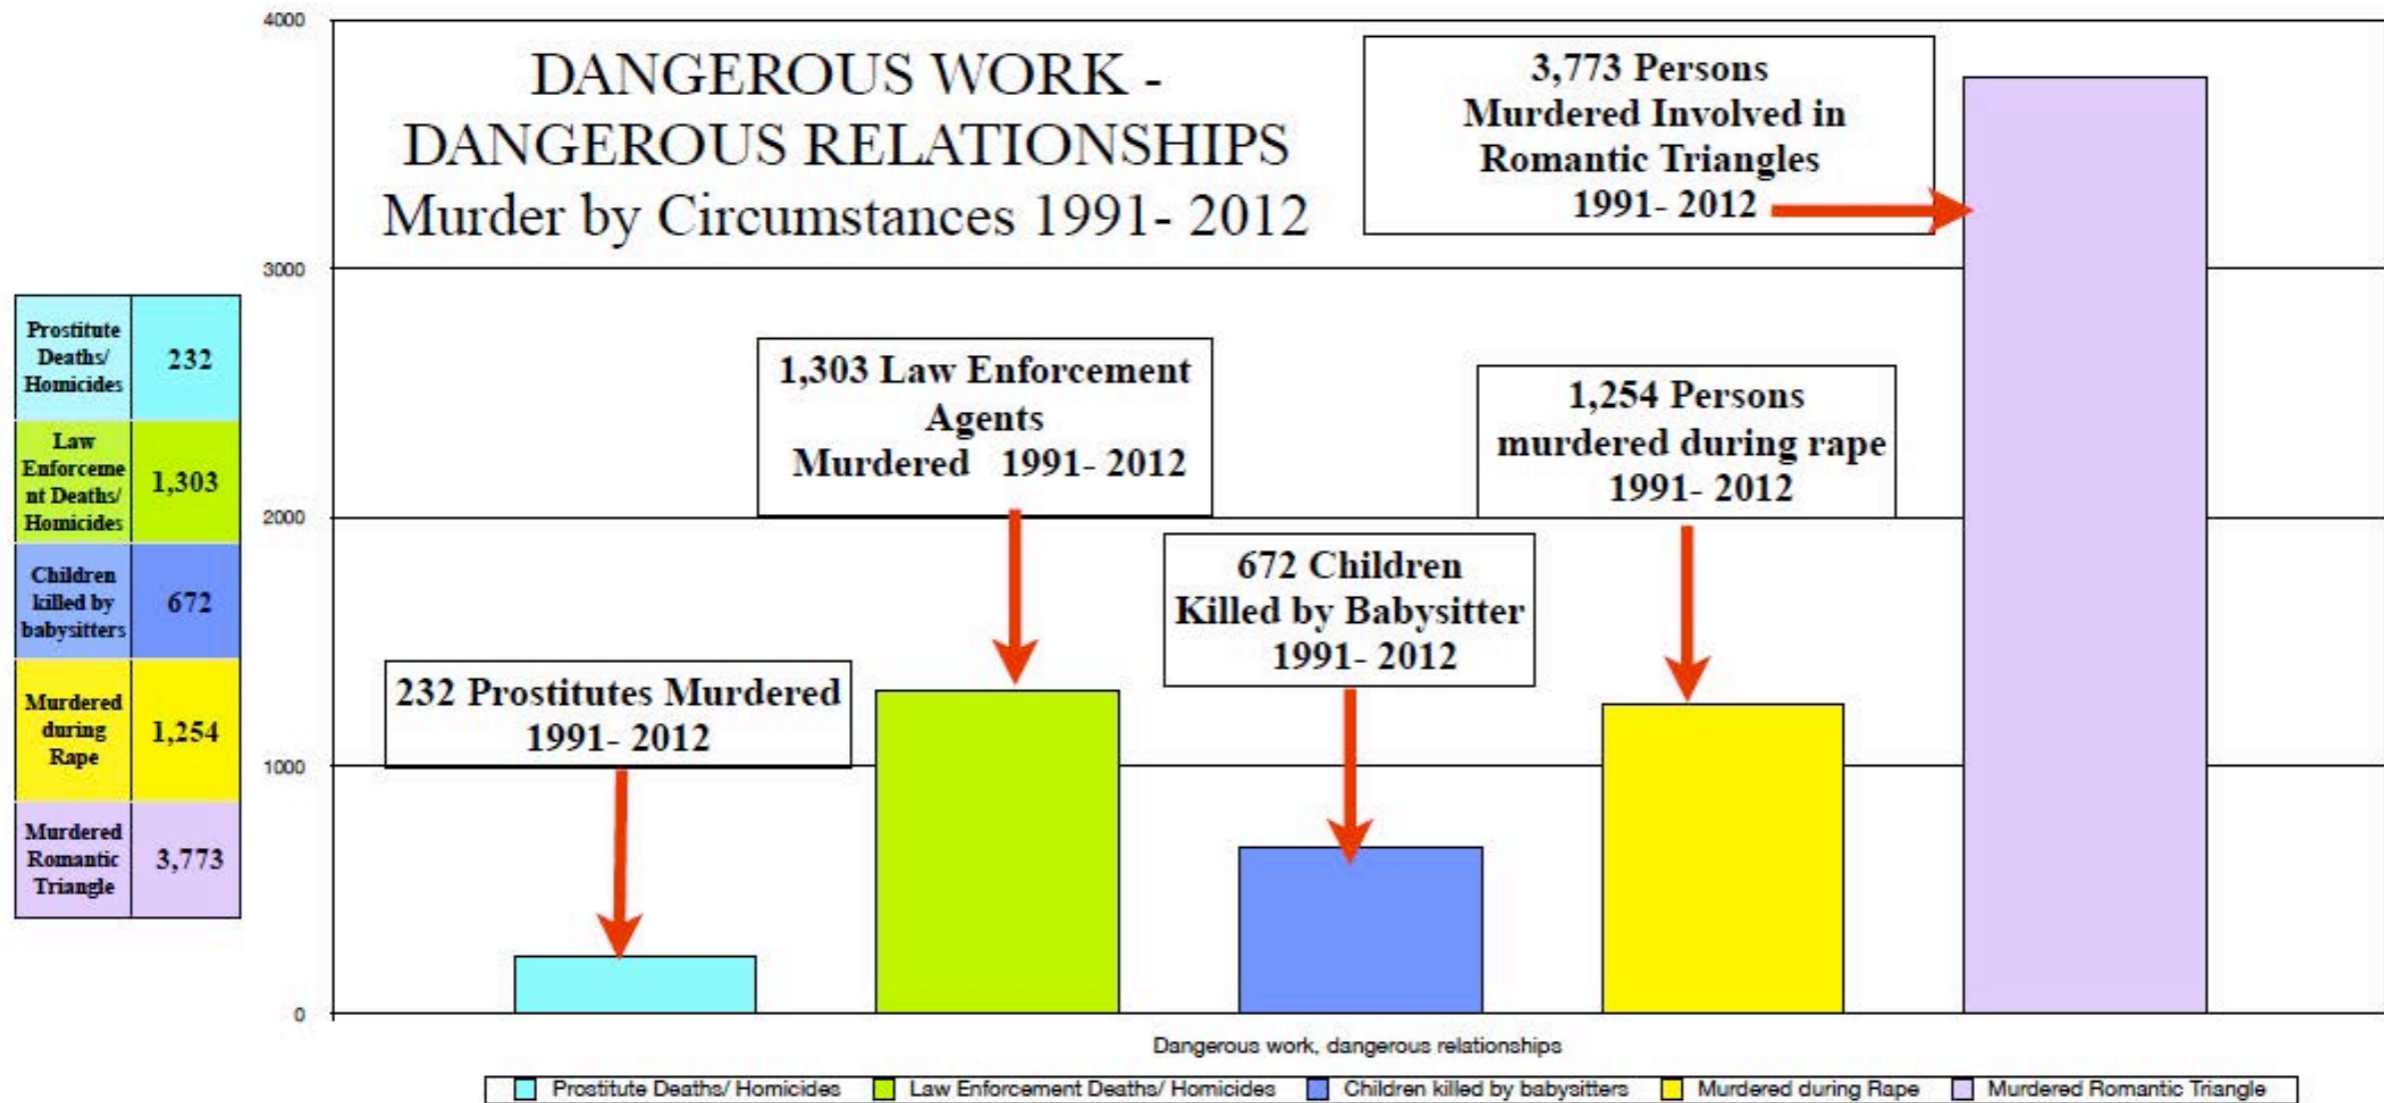

Source for all statistics can be found on the FBI Bureau of Criminal Statistics and various tables contained therein: <http://www.bjs.gov/index.cfm?ty=datool&surl=/arrests/index.cfm#>.

EVERYTHING BUT THE LAW ENFORCEMENT DEATHS/ HOMICIDES STATISTICS ARE FROM THE FBI'S TABLES TITLED 'MURDER BY CIRCUMSTANCES' Tables 10, 11, 12, 13 AND THE LAW ENFORCEMENT DEATHS/ HOMICIDES ARE FROM THE "Law Enforcement Officers Feloniously Killed and Assaulted" REPORTS.  
 IT IS POSSIBLE THAT THERE WERE MORE PROSTITUTE VICTIMS OF HOMICIDE DURING THIS TIME, BUT THESE ARE THE ONLY REPORTED (AND THUS THE ONLY AVAILABLE) INCIDENTS OF HOMICIDE FOR PROSTITUTES IN ALL STATES.

FIND ALL THE TABLES AND LINKS USED TO COMPILE THIS DOCUMENT AT:  
<http://www.policeprostitutionandpolitics.com>

TO SEE WHICH FBI TABLES WERE USED TO CREATE THIS CHART AND GRAPH, CLICK LINK OR GO TO THIS PAGE ON OUR WEBSITE: REFERENCE LIBRARY 1981-2013 FBI DATA STATS SPREADSHEETS INFO PROSTITUTION ARRESTS