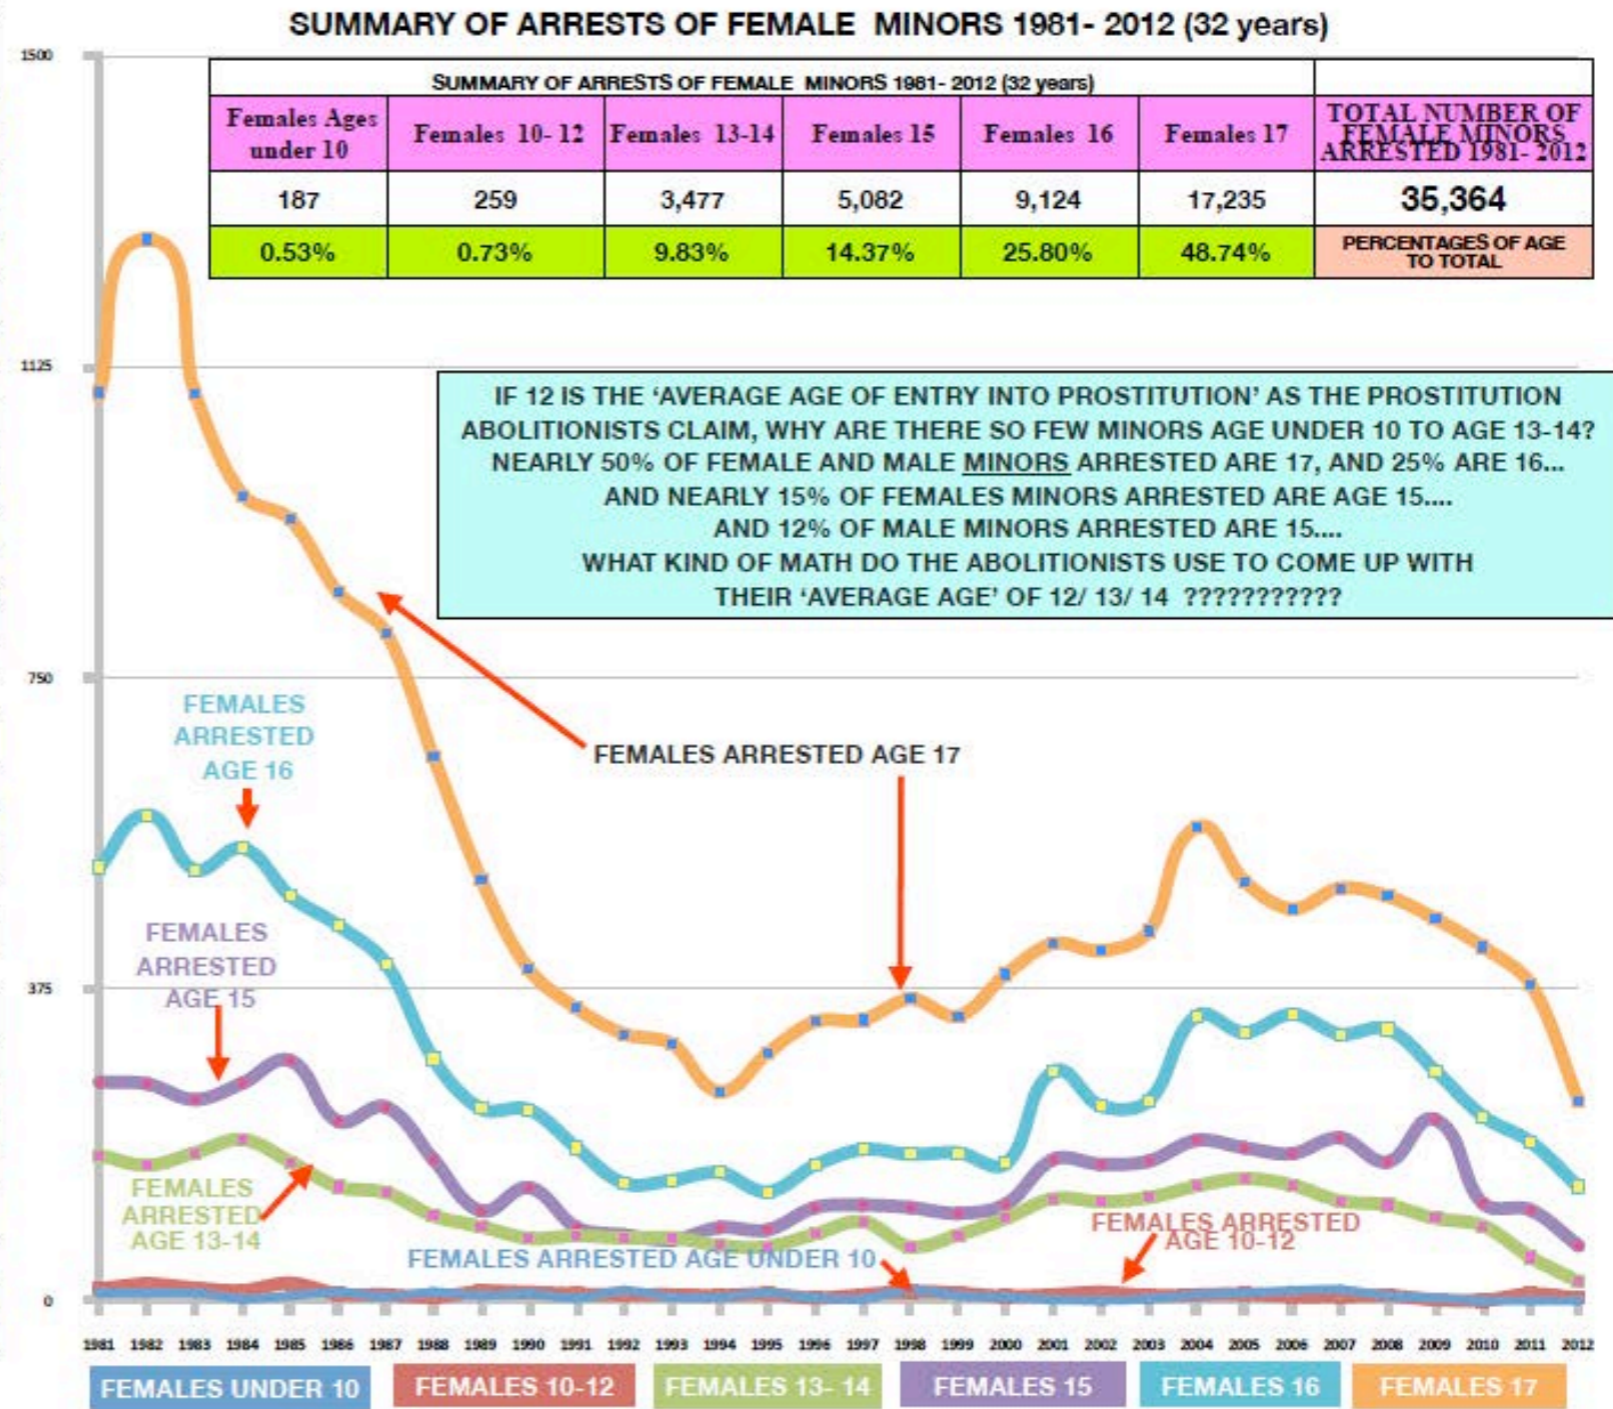

Source for all statistics can be found on the FBI Bureau of Justice Statistics and various tables contained therein: <http://www.bjs.gov/index.cfm?ty=datool&url=/arrests/index.cfm#>

YEAR	Females under 10	Females 10-12	Females 13-14	Females 15	Females 16	Females 17	ALL FEMALES UNDER 18
1981	9	14	175	263	522	1,094	2,077
1982	9	20	163	261	585	1,278	2,316
1983	9	15	178	242	519	1,093	2,056
1984	2	12	194	262	545	970	1,985
1985	6	21	167	289	487	941	1,911
1986	10	8	137	216	452	853	1,676
1987	5	7	130	233	406	805	1,586
1988	10	4	102	170	291	655	1,232
1989	6	11	89	108	231	507	952
1990	8	10	75	136	230	399	858
1991	3	8	78	88	184	352	713
1992	12	7	75	79	141	321	635
1993	4	7	76	73	145	309	614
1994	4	6	66	88	154	252	570
1995	9	8	65	85	131	298	596
1996	3	3	80	112	163	336	697
1997	2	7	95	115	182	338	739
1998	13	11	65	112	176	363	740
1999	6	9	79	105	178	343	720
2000	4	5	99	116	165	393	782
2001	1	7	123	170	276	430	1,007
2002	0	10	119	164	234	421	948
2003	2	6	124	168	241	445	986
2004	7	7	138	193	343	570	1,258
2005	9	8	147	184	323	505	1,176
2006	12	5	139	177	345	472	1,150
2007	13	5	120	196	321	497	1,152
2008	6	6	115	167	327	487	1,108
2009	3	1	99	218	277	460	1,058
2010	0	0	90	117	222	426	855
2011	0	8	52	109	191	381	741
2012	0	3	23	66	137	241	470

FIND ALL THE TABLES AND LINKS USED TO COMPILE THIS DOCUMENT AT: <http://www.policeprostitutionandpolitics.com>

TO SEE WHICH FBI TABLES WERE USED TO CREATE THIS CHART AND GRAPH, CLICK LINK OR GO TO THIS PAGE ON OUR WEBSITE: REFERENCE LIBRARY 1981-2013 FBI DATA STATS SPREADSHEETS INFO PROSTITUTION ARRESTS