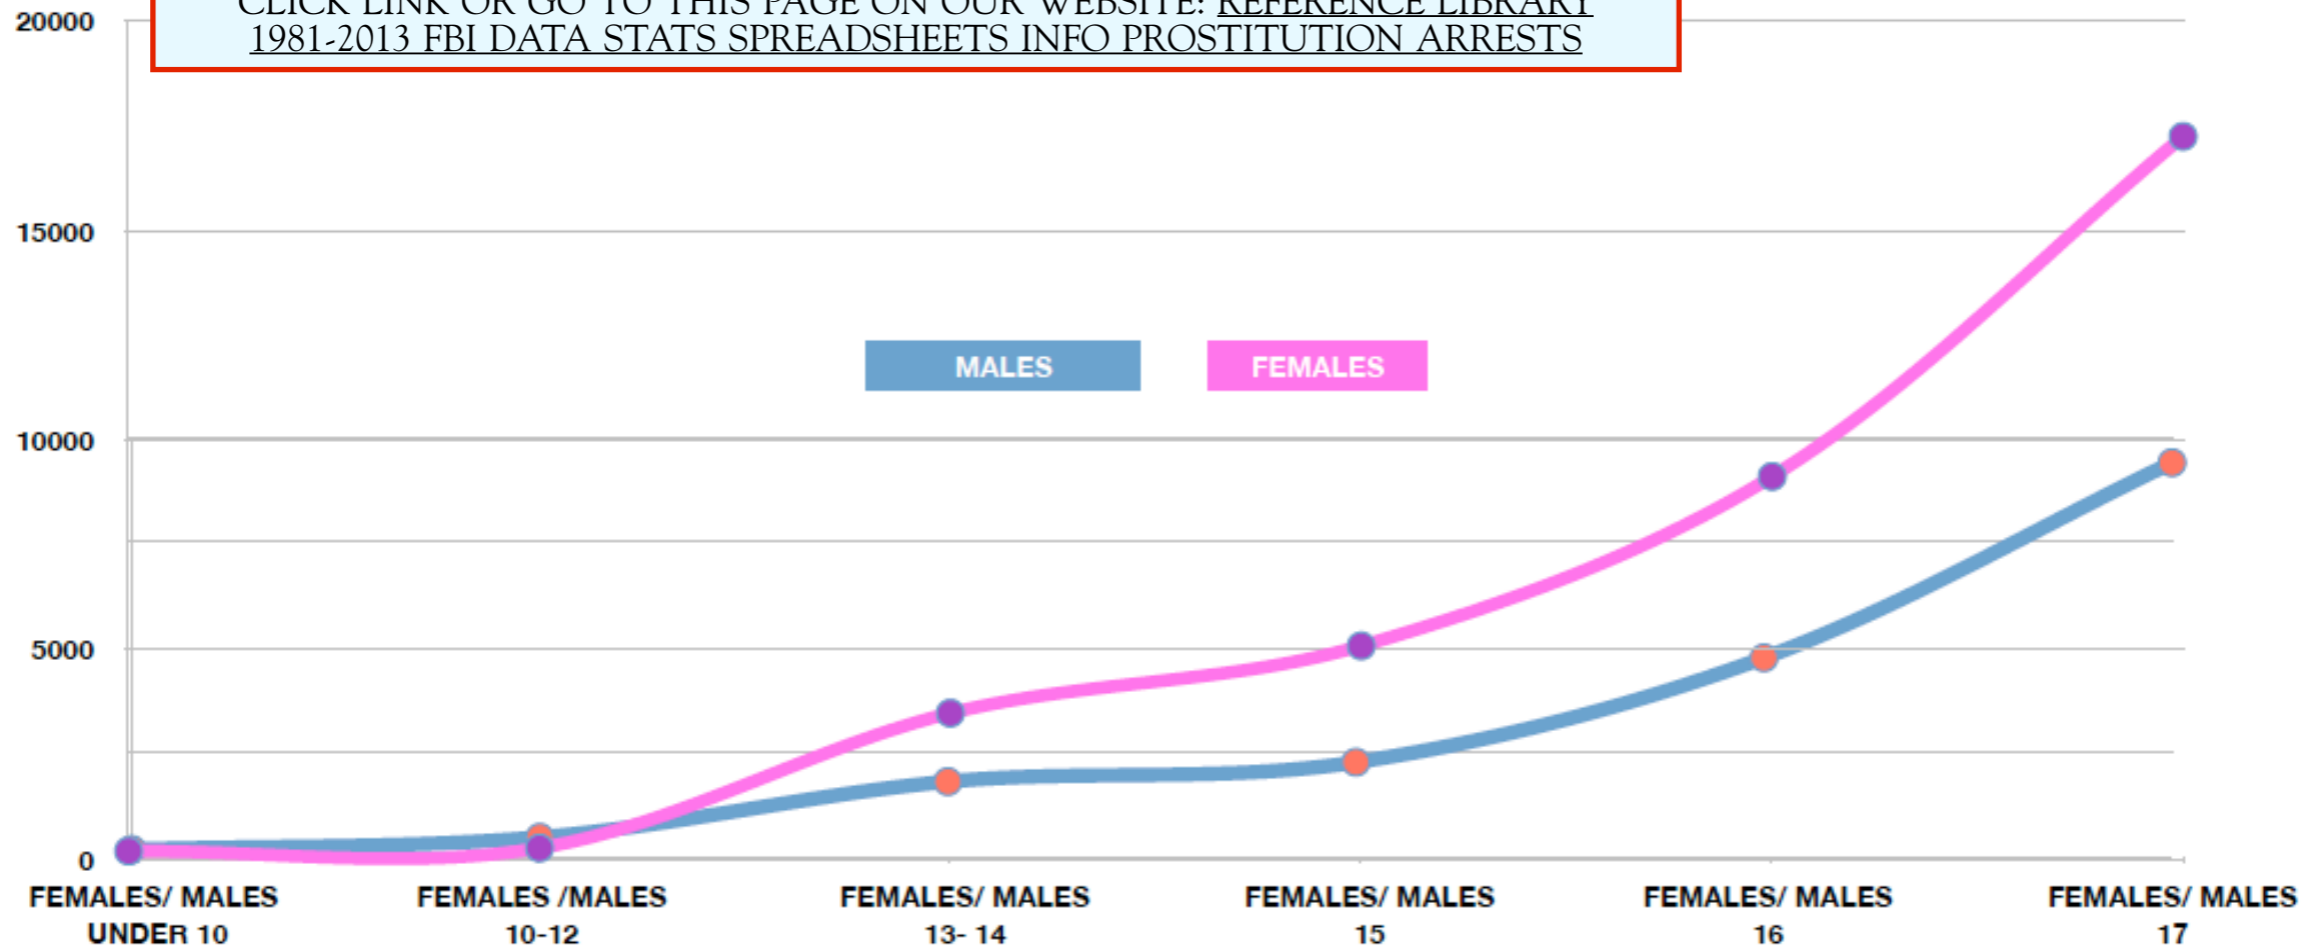

Source for all statistics can be found on the FBI Bureau of Justice Statistics and various tables contained therein: <http://www.bjs.gov/index.cfm?ty=datool&surl=/arrests/index.cfm#>

Males Ages under 10	Males 10- 12	Males 13-14	Males 15	Males 16	Males 17
186	477	1,803	2,285	4,751	9,398

Females Ages under 10	Females 10- 12	Females 13-14	Females 15	Females 16	Females 17
187	259	3,477	5,082	9,124	17,235

**SUMMARY PROSTITUTION ARRESTS MALE/ FEMALE UNDER 18 by age [1981- 2012]**

TO SEE WHICH FBI TABLES WERE USED TO CREATE THIS CHART AND GRAPH, CLICK LINK OR GO TO THIS PAGE ON OUR WEBSITE: [REFERENCE LIBRARY 1981-2013 FBI DATA STATS SPREADSHEETS INFO PROSTITUTION ARRESTS](#)