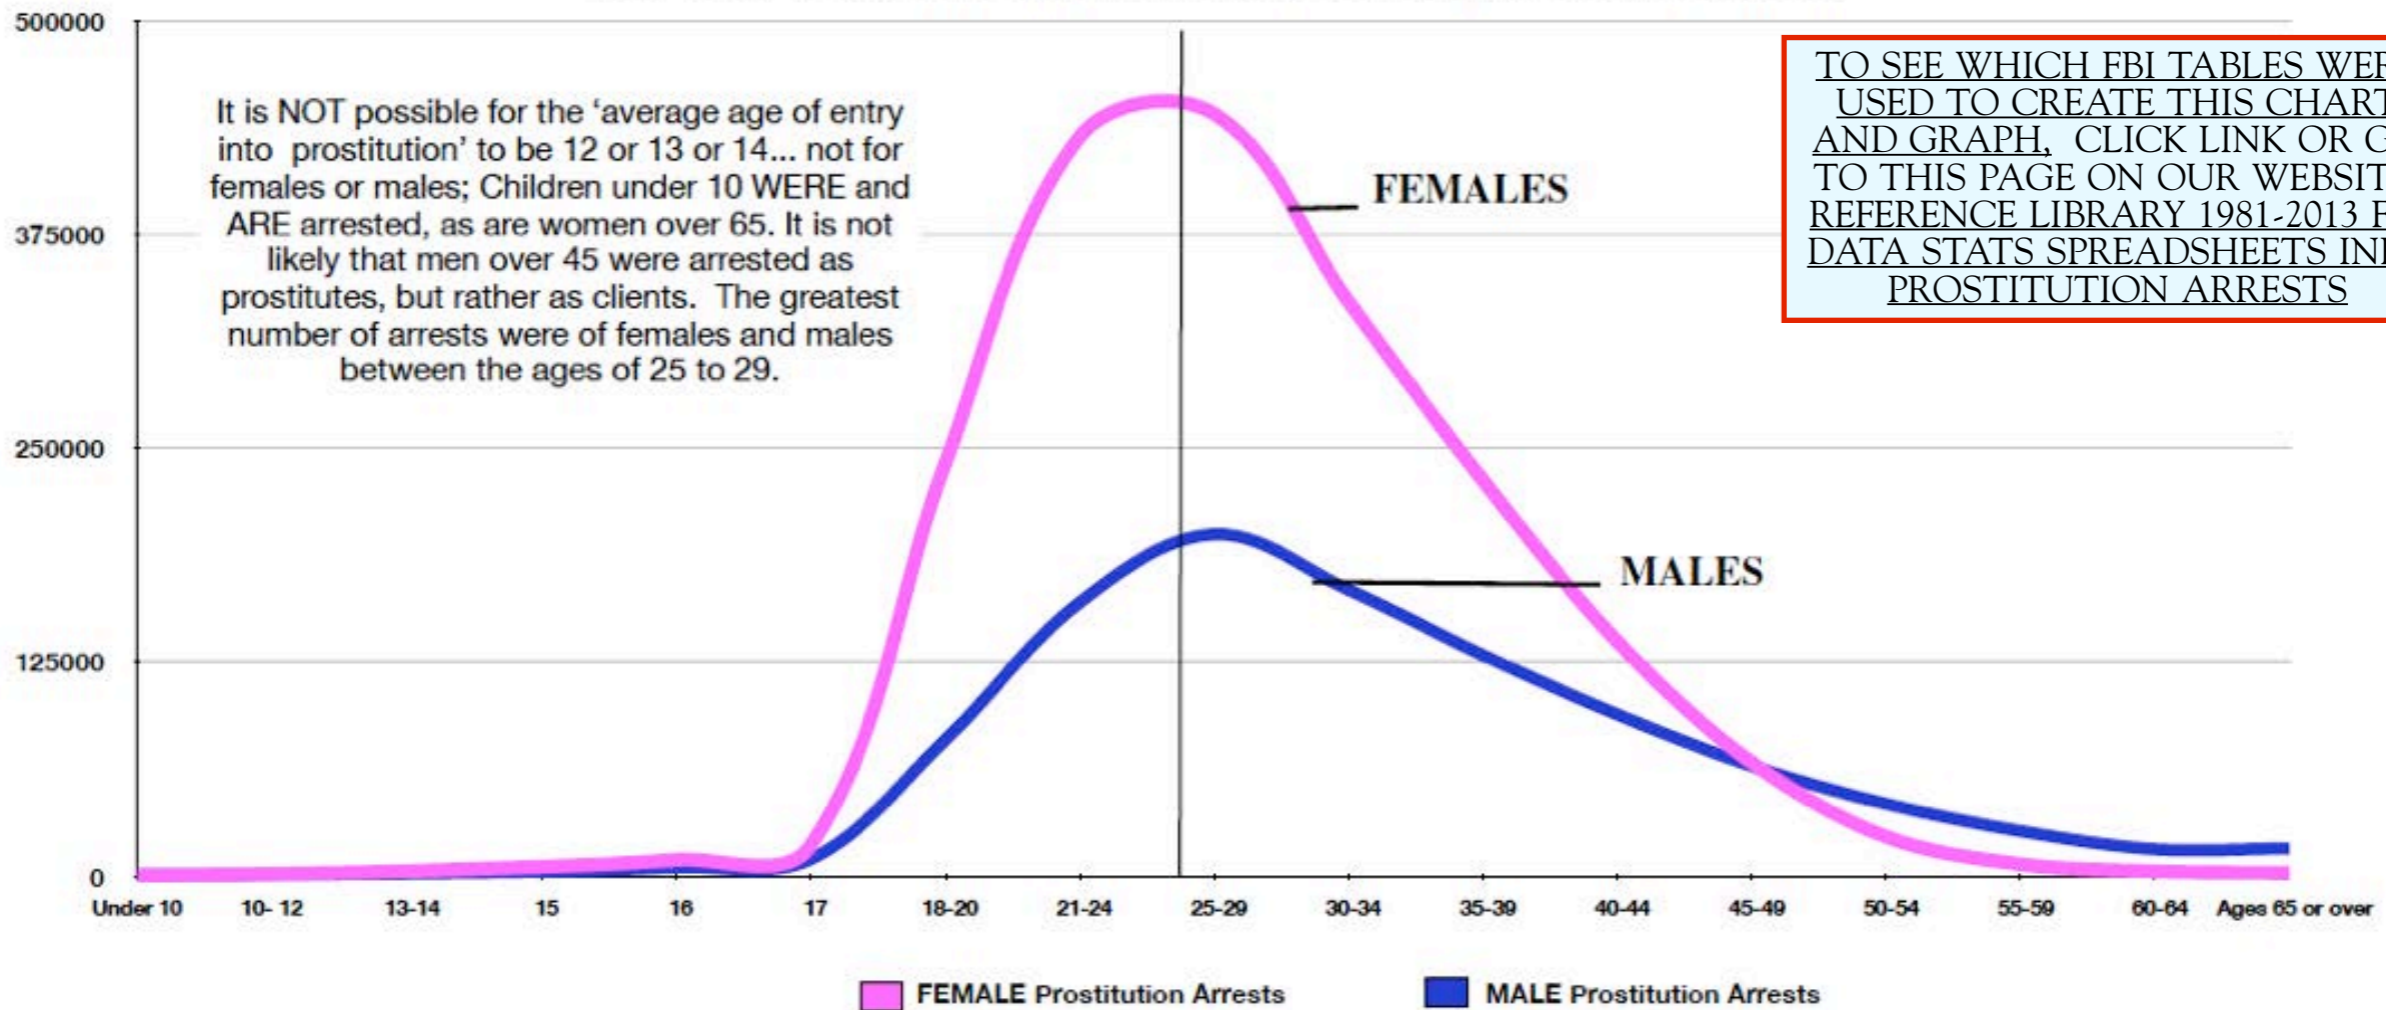

Source for all statistics can be found on the FBI Bureau of Justice Statistics and various tables contained therein: <http://www.bjs.gov/index.cfm?ty=datool&surl=/arrests/index.cfm#>

TOTALS Arrests All by Age 1981-2012	Under 10	10- 12	13-14	15	16	17	18-20	21-24	25-29	30-34	35-39	40-44	45-49	50-54	55-59	60-64	Ages 65 or over
FEMALE Prostitution Arrests	187	259	3,477	5,082	9,124	17,235	240,033	431,436	445,316	335,763	231,239	136,900	66,089	22,681	6,551	2,401	1,441
MALE Prostitution	186	477	1,803	2,265	4,751	9,398	78,948	159,367	199,352	167,117	128,926	94,185	64,107	41,875	25,957	15,349	15,829

1981- 2012 TOTAL PROSTITUTION ARRESTS ALL BY AGE AND GENDER

If you are viewing this as a pdf, click image to view original document