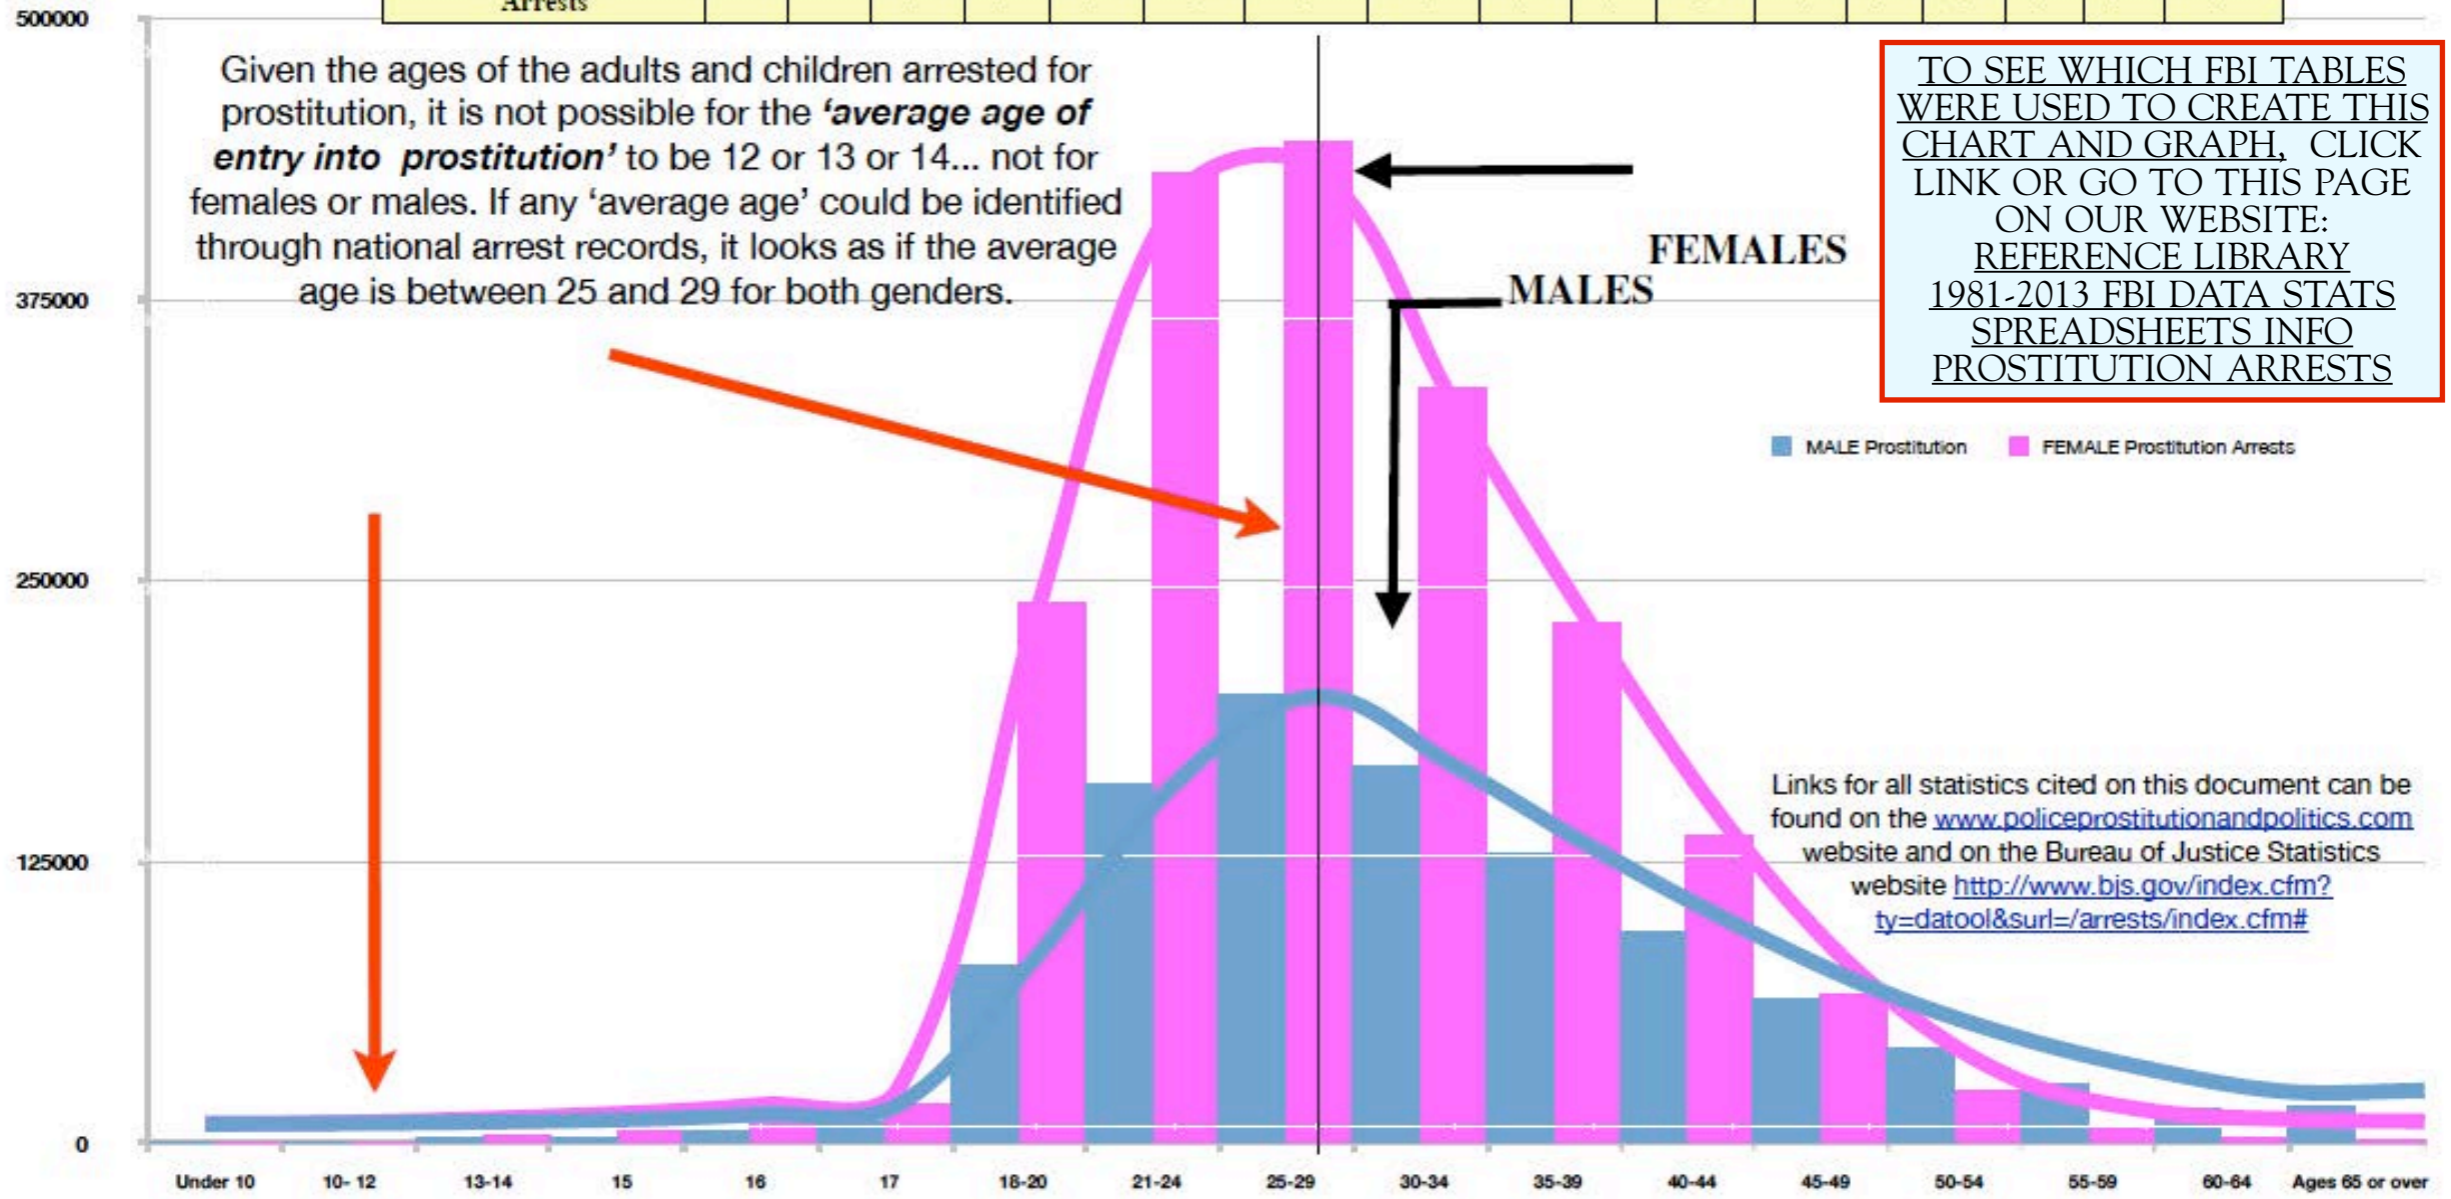

Source for all statistics can be found on the FBI Bureau of Justice Statistics and various tables contained therein: <http://www.bjs.gov/index.cfm?ty=datool&surl=/arrests/index.cfm#>

1981- 2012 TOTAL PROSTITUTION ARRESTS ALL BY AGE AND GENDER

TOTALS Arrests All by Age 1981-2012	Under 10	10- 12	13-14	15	16	17	18-20	21-24	25-29	30-34	35-39	40-44	45-49	50-54	55-59	60-64	Ages 65 or over
MALE Prostitution	186	477	1,803	2,265	4,751	9,398	78,948	159,367	199,352	167,117	128,926	94,185	64,107	41,875	25,957	15,349	15,829
FEMALE Prostitution Arrests	187	259	3,477	5,082	9,124	17,235	240,033	431,436	445,316	335,763	231,239	136,900	66,089	22,681	6,551	2,401	1,441

FIND ALL THE TABLES AND LINKS USED TO COMPILE THIS DOCUMENT AT: <http://www.policeprostitutionandpolitics.com>

If you are viewing this as a pdf, click image to view original document