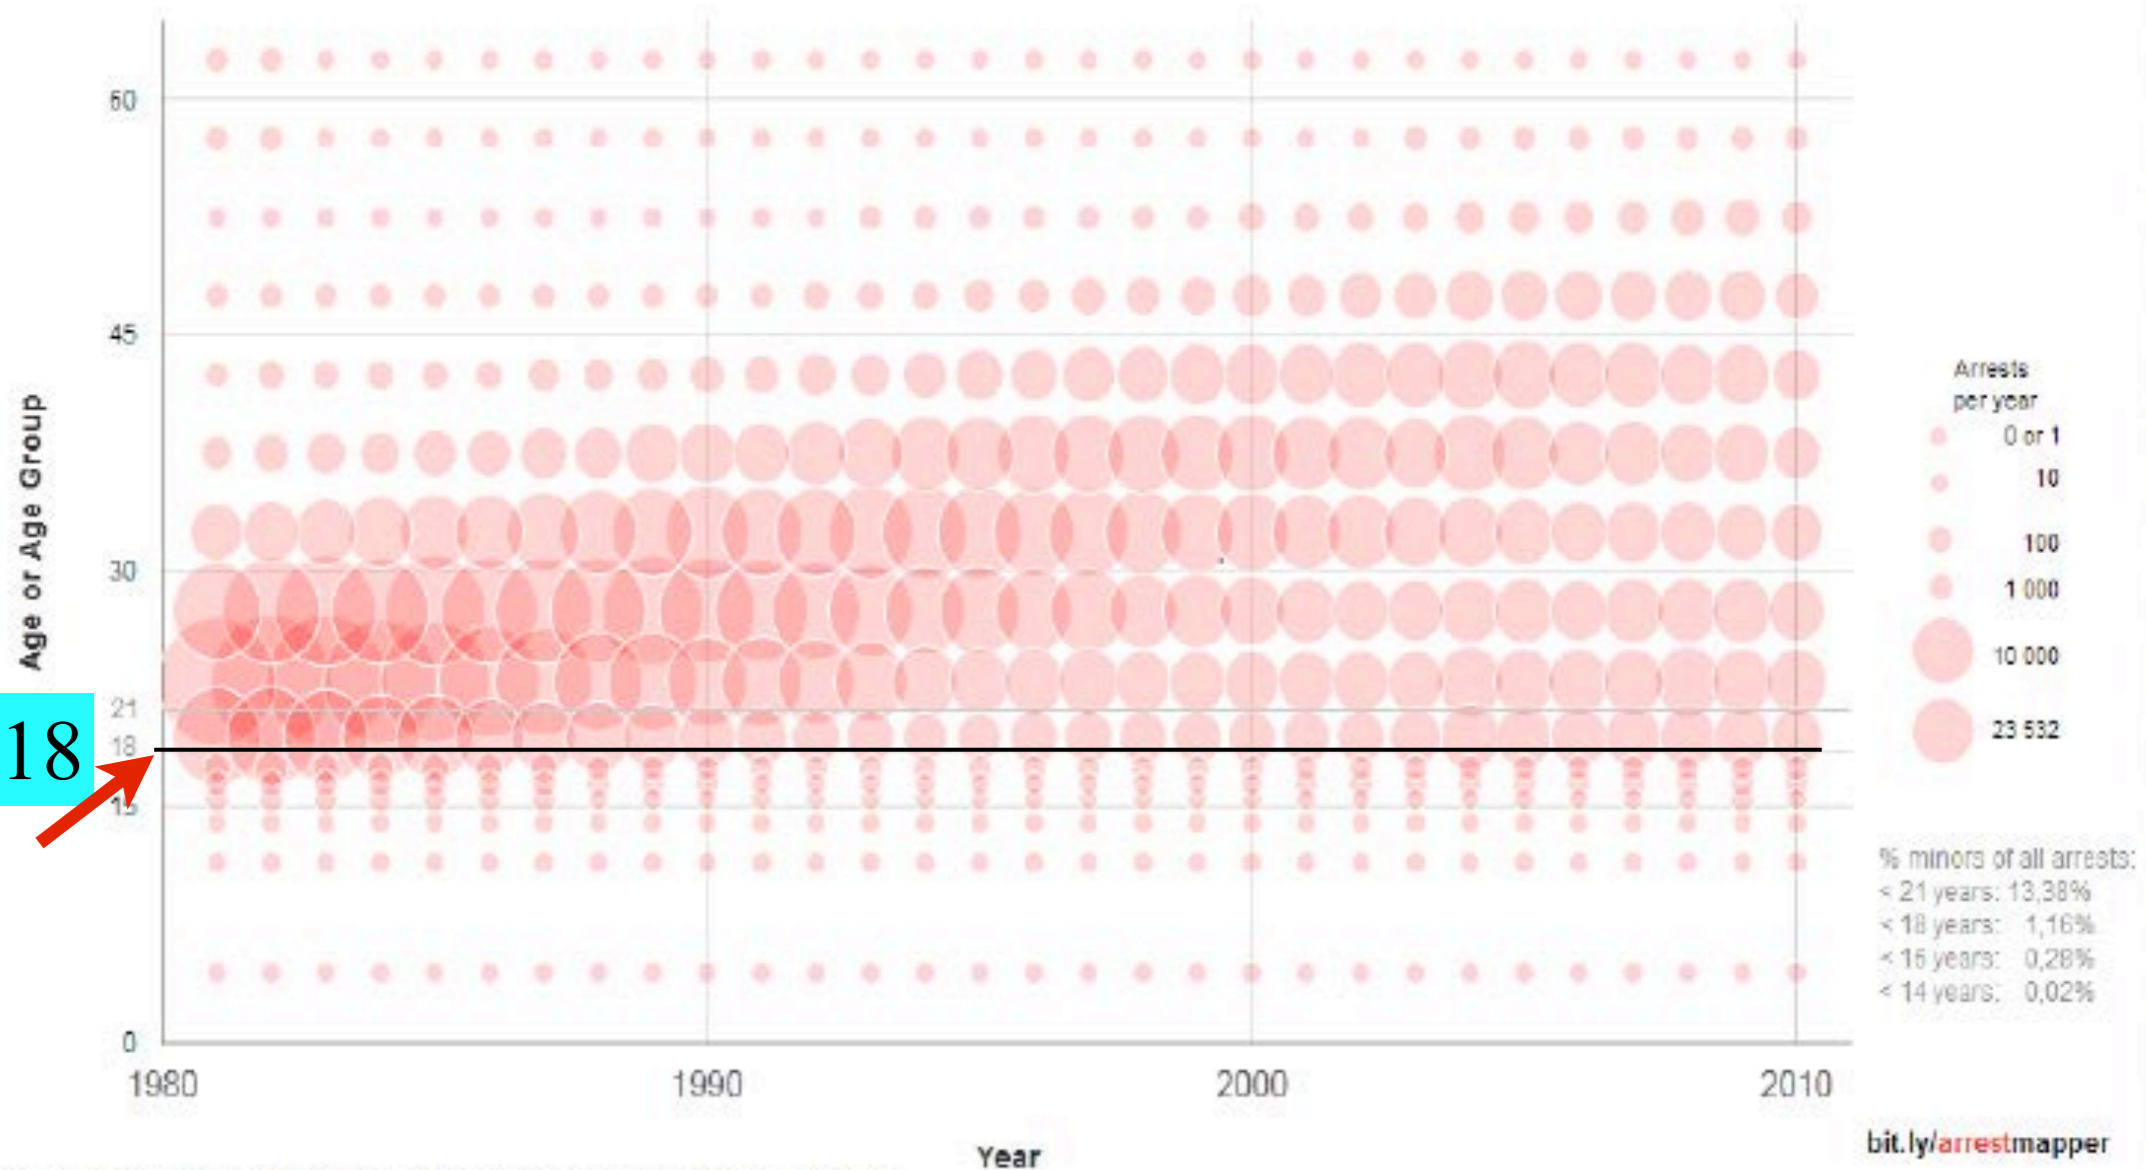

Perhaps it is easier to see in this graph:

Arrests for prostitution, female, U.S.A.

Age 18

thanks to Marc of Frankfurt for the graph

Interactive chart giving exact values: www.bit.ly/sexworkerarrests